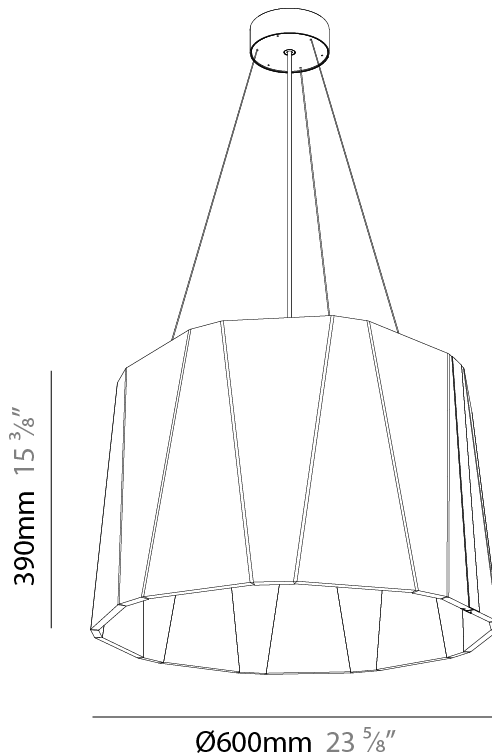

PHYSICAL

Shape: Drum
Diameter (mm): 600
Diameter (in): 23 5/8
Height (mm): 270
Height (in): 10 5/8
Weight (kg): 7.0

Diffuser: [Clear / Microprism / Clear Microprism](#)
Fixture Finish: [SSR / BKV / CWI / CRY / HAB / UFT / ITA / RUA / FTG / MYG / LOD / PUS / FRO / FUP / KIA / POP / BLS / SPG / MEY / GOH / CHC / COM / ABZ / JAG / OBR / MOS / ROR](#)
Holder Finish: [SSR / BKV / CWI / CRY / HAB / LAG / UFT / ITA / RUA / RUR / MIC / FTG / MYG / TWT / LOD / PUS / FRO / FUP / KIA / POP / BLS / SPG / MEY / GOH / GUM / CHC / COM / ABZ / JAG](#)
Acoustic Finish: [SFW / CYW / SEE / SYN / MTS / PMB / TTN / CYB / STO / DPE / BES / SHB / ARE / ANE / VRD / CRF](#)
Fixture Material: Aluminum
Primary Material: Acoustic
Cable Details: [2000mm/78 3/4" or 6000mm/236 1/4" Cable, - Black, Orange, Red, Transparent and White](#)

ELECTRICAL

Lamp Type: LED
Input Wattage (W): 53.1
Total Output Wattage (W): 48.2
Dimming: Tri-Mode (Non-Dimming and Phase Dimming (120Vac only) and 0-10V Dimming)
Driver Included: Yes
Driver Location: Integrated
Driver Type: Constant Current - Universal
Driver Class: Class 2
Input Voltage (V): 120 - 277
Constant Current (mA): 700mA
Upon Request: [MATTER Dimming / DALI Dimming (Remote)](#)

LED

Color Temperature (°K): [2700 / 3000 / 3500 / 4000](#)
Max. Delivered Lumen (lm): Max 6952
CRI: >90 CRI
Lamp Life (hrs): 50000

OPTICAL

RATINGS AND CERTIFICATIONS

Certified By: Certified for North American Standards
IP rating: IP20