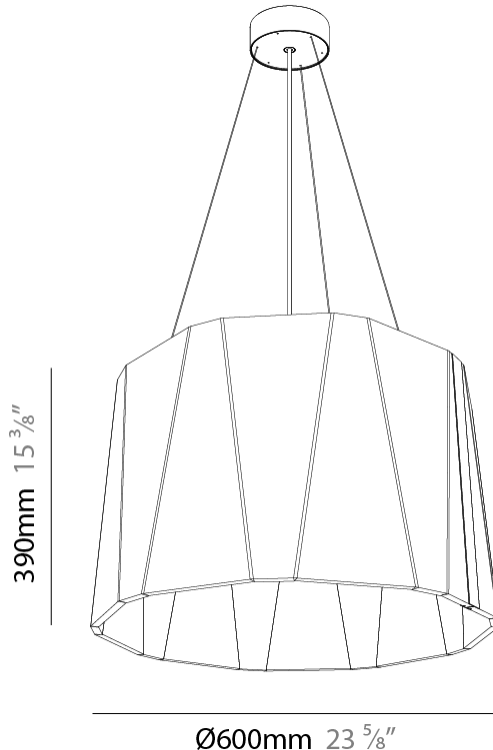

PHYSICAL

Shape: Drum
Diameter (mm): 600
Diameter (in): 23 ⁵/₈
Height (mm): 580
Height (in): 22 ¹³/₁₆
Weight (kg): 7.0

Diffuser: [Clear / Microprism / Clear Microprism](#)
Fixture Finish: [SSR / BKV / CWI / CRY / HAB / UFT / ITA / RUA / FTG / MYG / LOD / PUS / FRO / FUP / KIA / POP / BLS / SPG / MEY / GOH / CHC / COM / ABZ / JAG / OBR / MOS / ROR](#)
Holder Finish: [SSR / BKV / CWI / CRY / HAB / LAG / UFT / ITA / RUA / RUR / MIC / FTG / MYG / TWT / LOD / PUS / FRO / FUP / KIA / POP / BLS / SPG / MEY / GOH / GUM / CHC / COM / ABZ / JAG](#)
Acoustic Finish: [SFW / CYW / SEE / SYN / MTS / PMB / TTN / CYB / STO / DPE / BES / SHB / ARE / ANE / VRD / CRF](#)
Fixture Material: Aluminum
Primary Material: Acoustic
Cable Details: [2000mm/78 3/4" or 6000mm/236 1/4" Cable, - Black, Orange, Red, Transparent and White](#)

ELECTRICAL

Lamp Type: LED
Input Wattage (W): 72.3
Total Output Wattage (W): 65.4
Dimming: Tri-Mode (Non-Dimming and Phase Dimming (120Vac only) and 0-10V Dimming)
Driver Included: Yes
Driver Location: Integrated
Driver Type: Constant Current - Universal
Driver Class: Class 2
Input Voltage (V): 120
Constant Current (MA): 700mA
Upon Request: [MATTER Dimming / DALI Dimming (Remote)](#)

LED

Color Temperature (°K): [2700 / 3000 / 3500 / 4000](#)
Max. Delivered Lumen (lm): Max 9899
CRI: >90 CRI
Lamp Life (hrs): 50000

OPTICAL

RATINGS AND CERTIFICATIONS
Certified By: Certified for North American Standards
IP rating: IP20